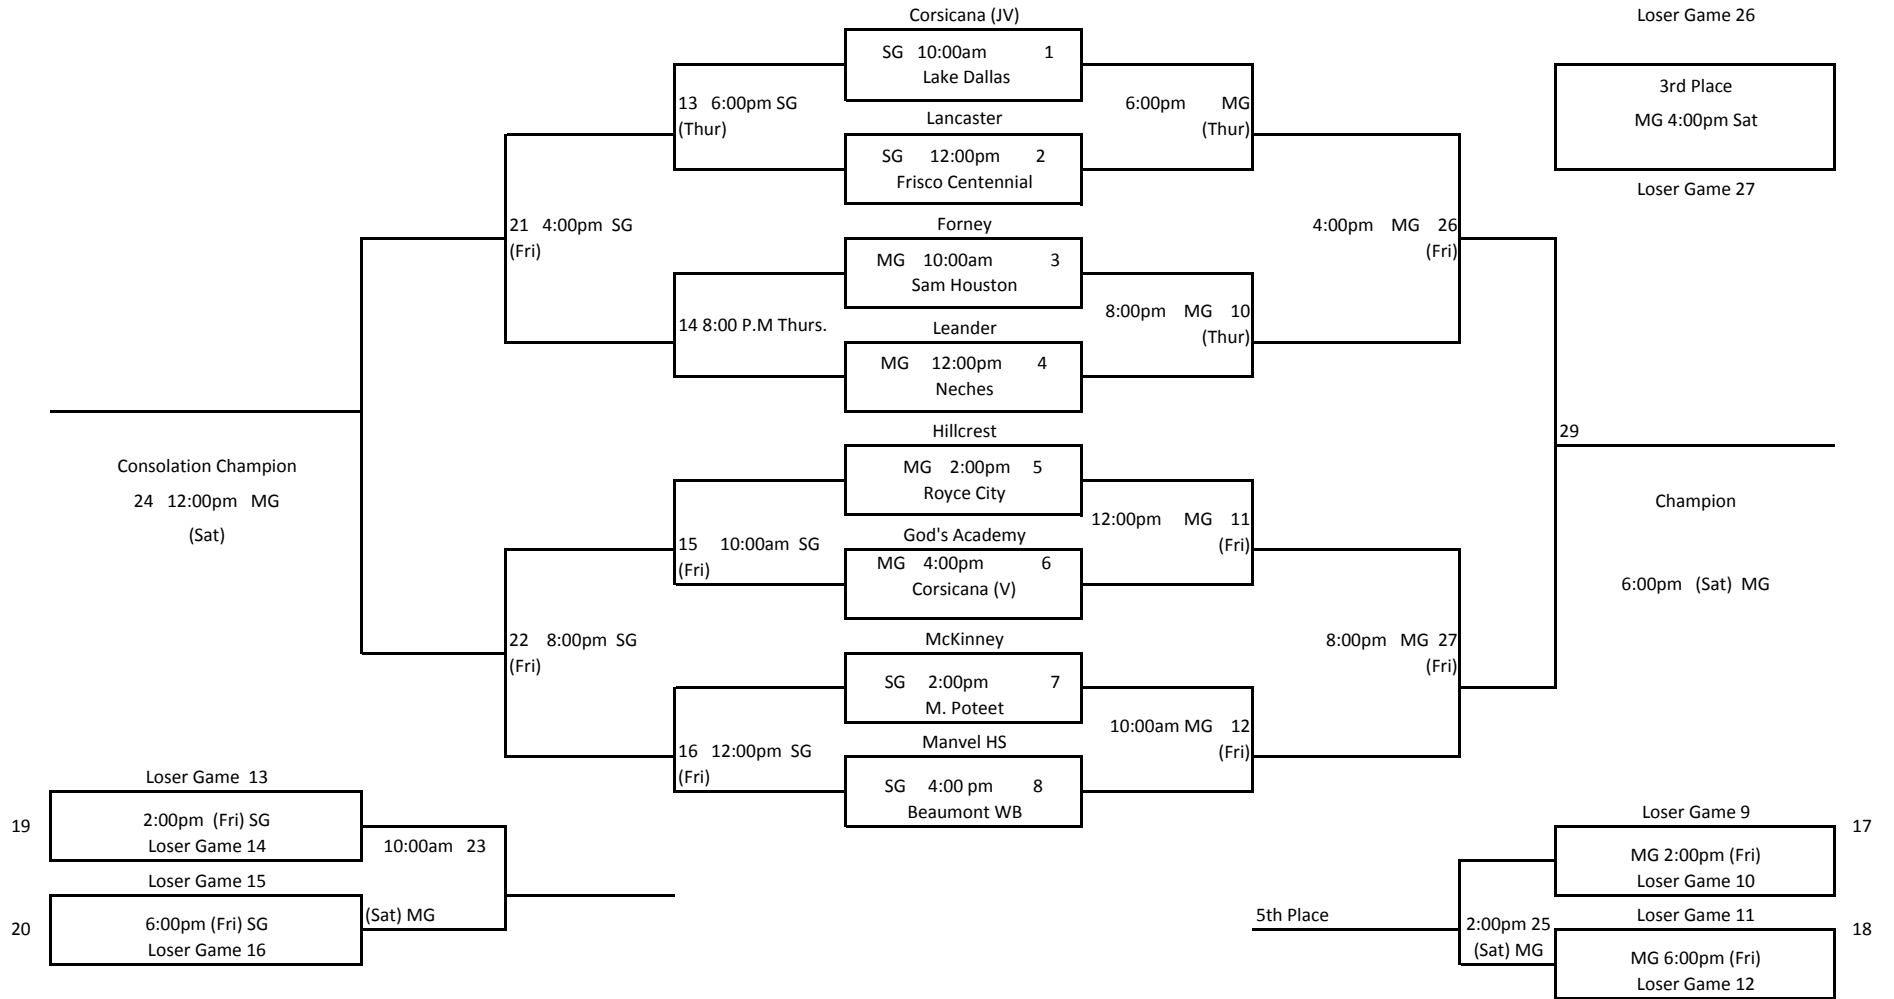

MG=Main Gym
 SG=Small Gym

Leslie McCluney Memorial Basketball Classics
Hosted by Corsicana High School Nov 12-14, 2009

Bottom Team is Home/White